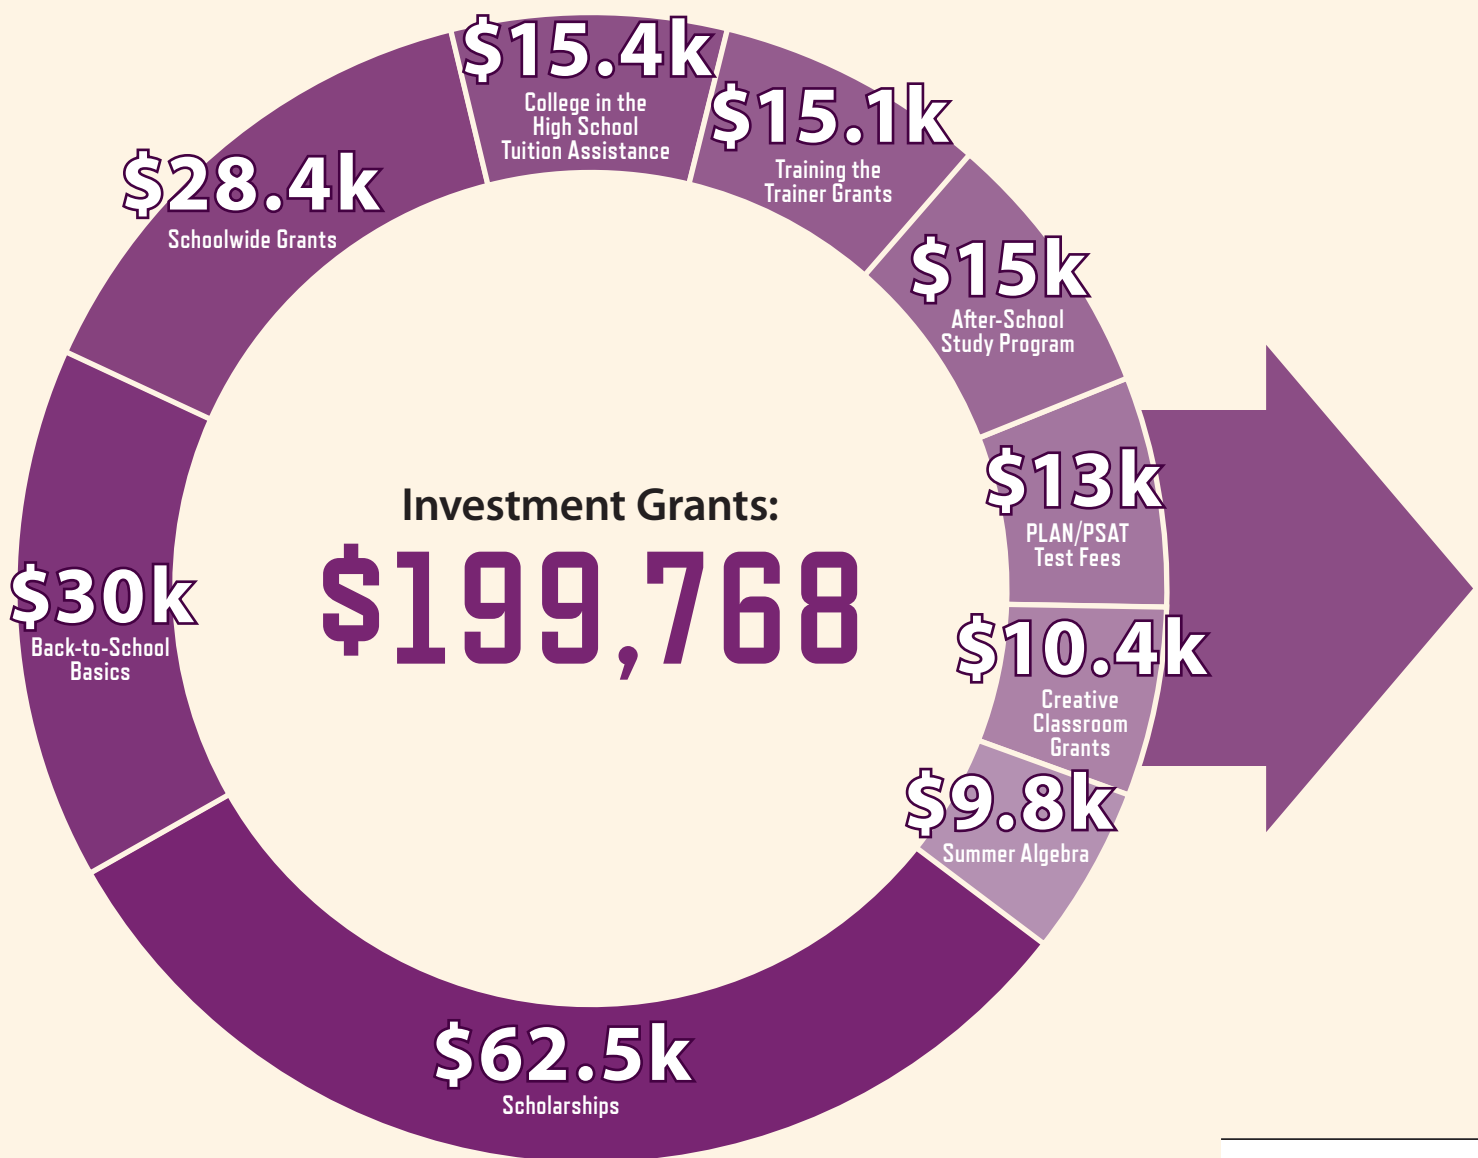

Over the past two years, donations to the Foundation have grown from **\$40,000** to **\$320,000** and have helped more than **4,100 students** who were not on a career or college pathway.

Through your generous support of the Foundation, you are **feeding hungry minds** and making dreams possible. We want to express our heartfelt gratitude and thanks for your support and ask you to join us in our continued efforts to help our teachers and their students.

You make the difference for our kids!

SINCERELY,

DEBORAH ANDERSON
EXECUTIVE DIRECTOR

CHRISTI FLYNN
PRESIDENT, BOARD OF TRUSTEES

OUTCOMES

- AFTER-SCHOOL STUDY PROGRAMS**
385 struggling 4th, 5th, and 6th grade students received extra homework and study support
- ALGEBRA ENHANCEMENT**
69 students completed summer algebra enhancement courses
- BACK-TO-SCHOOL BASICS**
276 reimbursed instructors for out-of-pocket costs to outfit classrooms with supplies
- BRIDGING THE DIGITAL DIVIDE**
120 refurbished laptops were distributed to low-income students
- CAREER & COLLEGE READINESS**
101 students received college in the high school tuition assistance
- CREATIVE CLASSROOM GRANTS**
20 teachers received creative grants
- PLAN / PSAT TESTS**
1,305 sophomore and 1,155 junior high school students took PLAN/PSAT tests in 2014, 87% and 77% more than the previous year, respectively
- SCHOLARSHIPS**
39 students received post-secondary scholarships
- SCHOOLWIDE GRANTS**
8 schools received project grants
- STEM EXPO**
272 students displayed 171 projects at our second annual STEM Expo