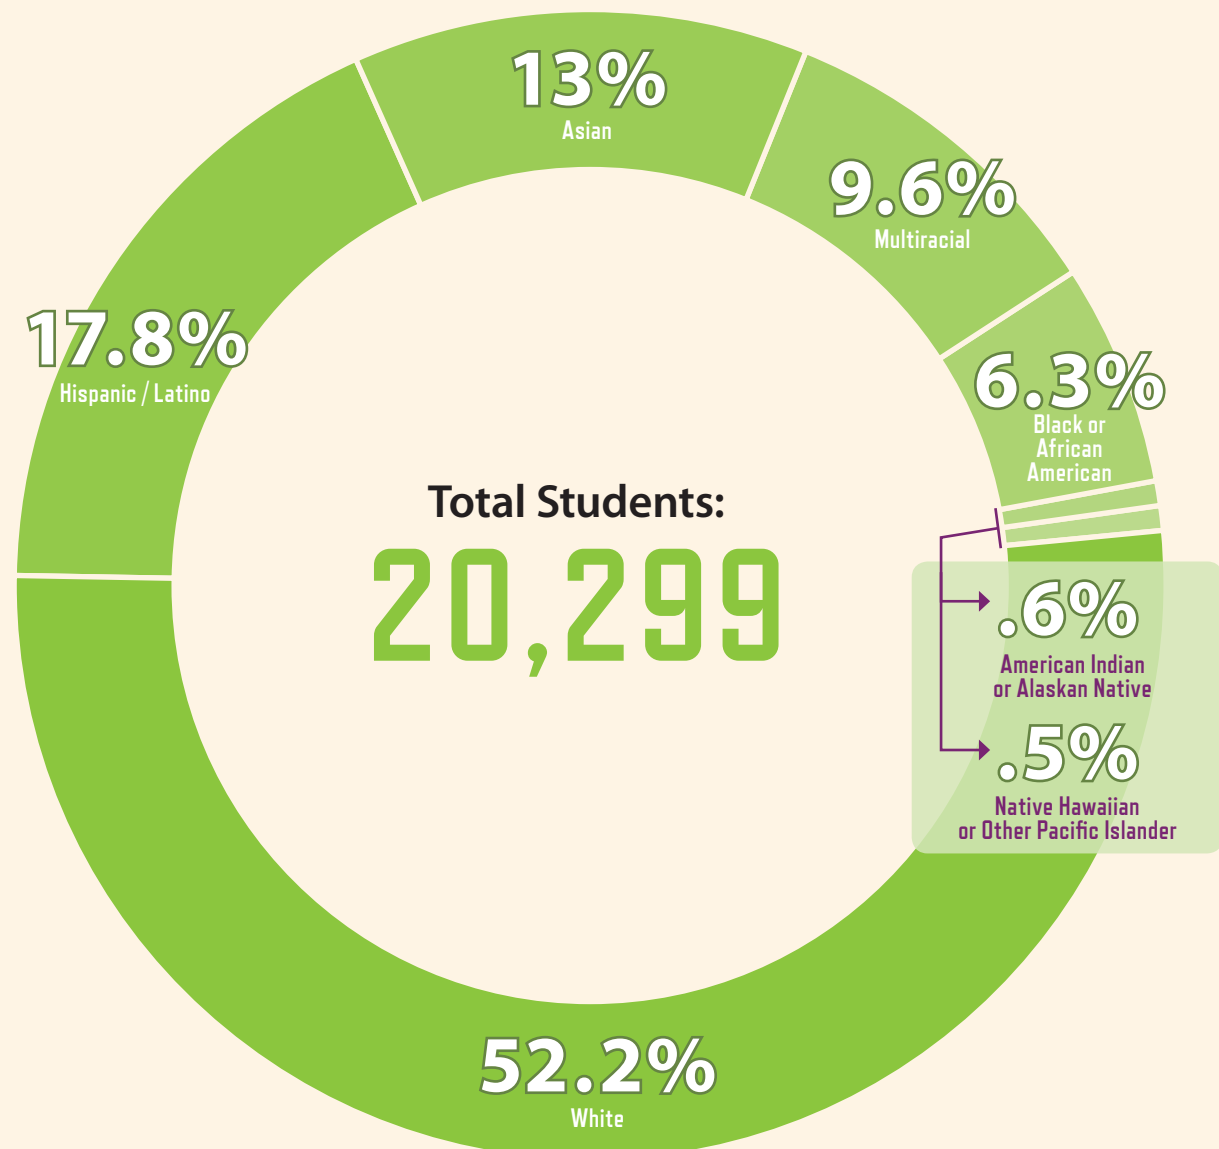

Over the past two years, donations to the Foundation have grown from **\$40,000** to **\$320,000** and have helped more than **4,100 students** who were not on a career or college pathway.

Through your generous support of the Foundation, you are **feeding hungry minds** and making dreams possible. We want to express our heartfelt gratitude and thanks for your support and ask you to join us in our continued efforts to help our teachers and their students.

You make the difference for our kids!

SINCERELY,

DEBORAH ANDERSON
EXECUTIVE DIRECTOR

CHRISTI FLYNN
PRESIDENT, BOARD OF TRUSTEES

OUTCOMES

- AFTER-SCHOOL STUDY PROGRAMS**
385 struggling 4th, 5th, and 6th grade students received extra homework and study support
- ALGEBRA ENHANCEMENT**
69 students completed summer algebra enhancement courses
- BACK-TO-SCHOOL BASICS**
276 reimbursed instructors for out-of-pocket costs to outfit classrooms with supplies
- BRIDGING THE DIGITAL DIVIDE**
120 refurbished laptops were distributed to low-income students
- CAREER & COLLEGE READINESS**
101 students received college in the high school tuition assistance
- CREATIVE CLASSROOM GRANTS**
20 teachers received creative grants
- PLAN / PSAT TESTS**
1,305 sophomore and 1,155 junior high school students took PLAN/PSAT tests in 2014, 87% and 77% more than the previous year, respectively
- SCHOLARSHIPS**
39 students received post-secondary scholarships
- SCHOOLWIDE GRANTS**
8 schools received project grants
- STEM EXPO**
272 students displayed 171 projects at our second annual STEM Expo