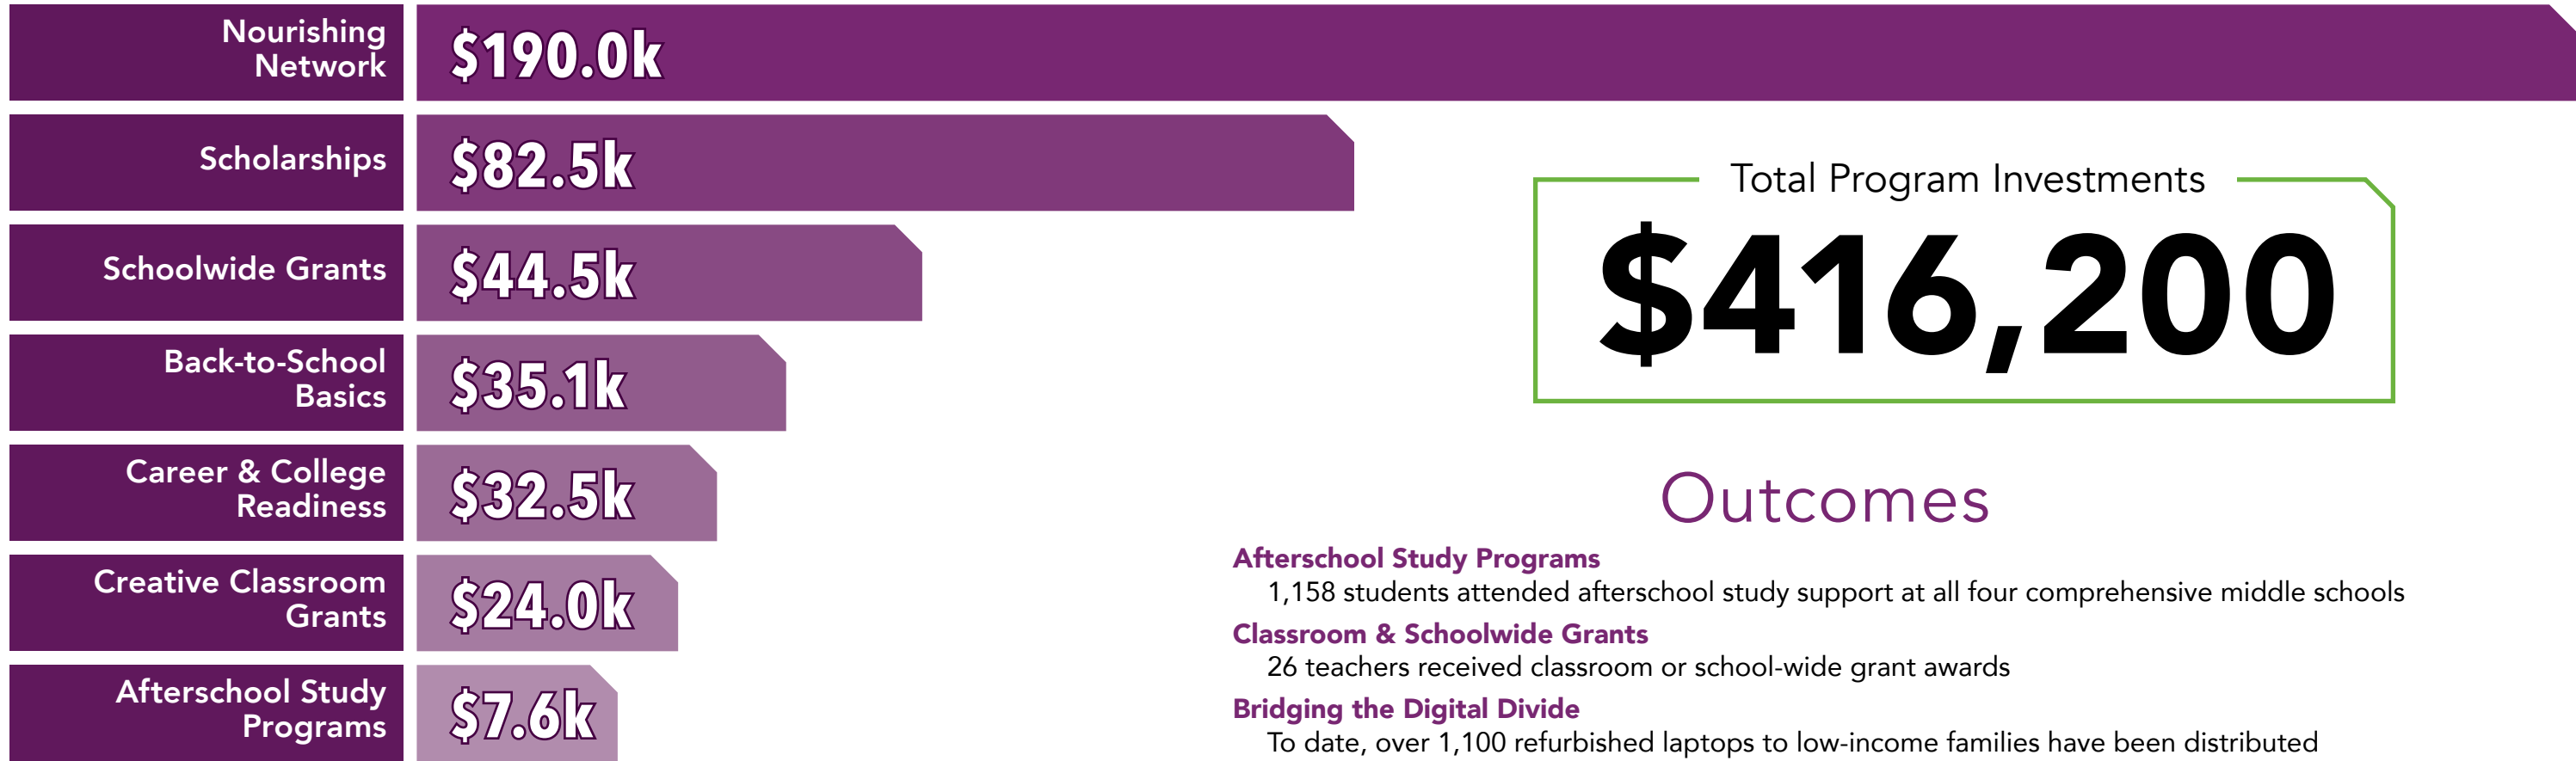

With thanks,

Vera Okolo

Mountlake Terrace High '15

2015/2016 Annual Report

Foundation for **Edmonds School District**

425.431.7260 FoundationESD.org

PO Box 390 Lynnwood, WA 98046

Shaping Students' Futures

Total Program Investments
\$416,200

Outcomes

- Afterschool Study Programs**
1,158 students attended afterschool study support at all four comprehensive middle schools
- Classroom & Schoolwide Grants**
26 teachers received classroom or school-wide grant awards
- Bridging the Digital Divide**
To date, over 1,100 refurbished laptops to low-income families have been distributed
- PSAT exams**
315 Juniors received stipends to take the PSAT exam
- World Language Test Fees**
194 students earned 625 world language credits in 31 different languages, and 30 students earned Washington State's seal of biliteracy
- College in the High School Tuition**
122 students, earned 610 college credits
- Post-Secondary Academic Scholarships**
Awarded \$82,500 in post-secondary scholarships to 52 graduating seniors
- Nourishing Network**
 - 4,573 weekend meals
 - 1,240 feminine hygiene kits
 - 550 hygiene kits
 - 350 holiday stockings
 - 60 holiday meals
 - 3 families saved from homelessness